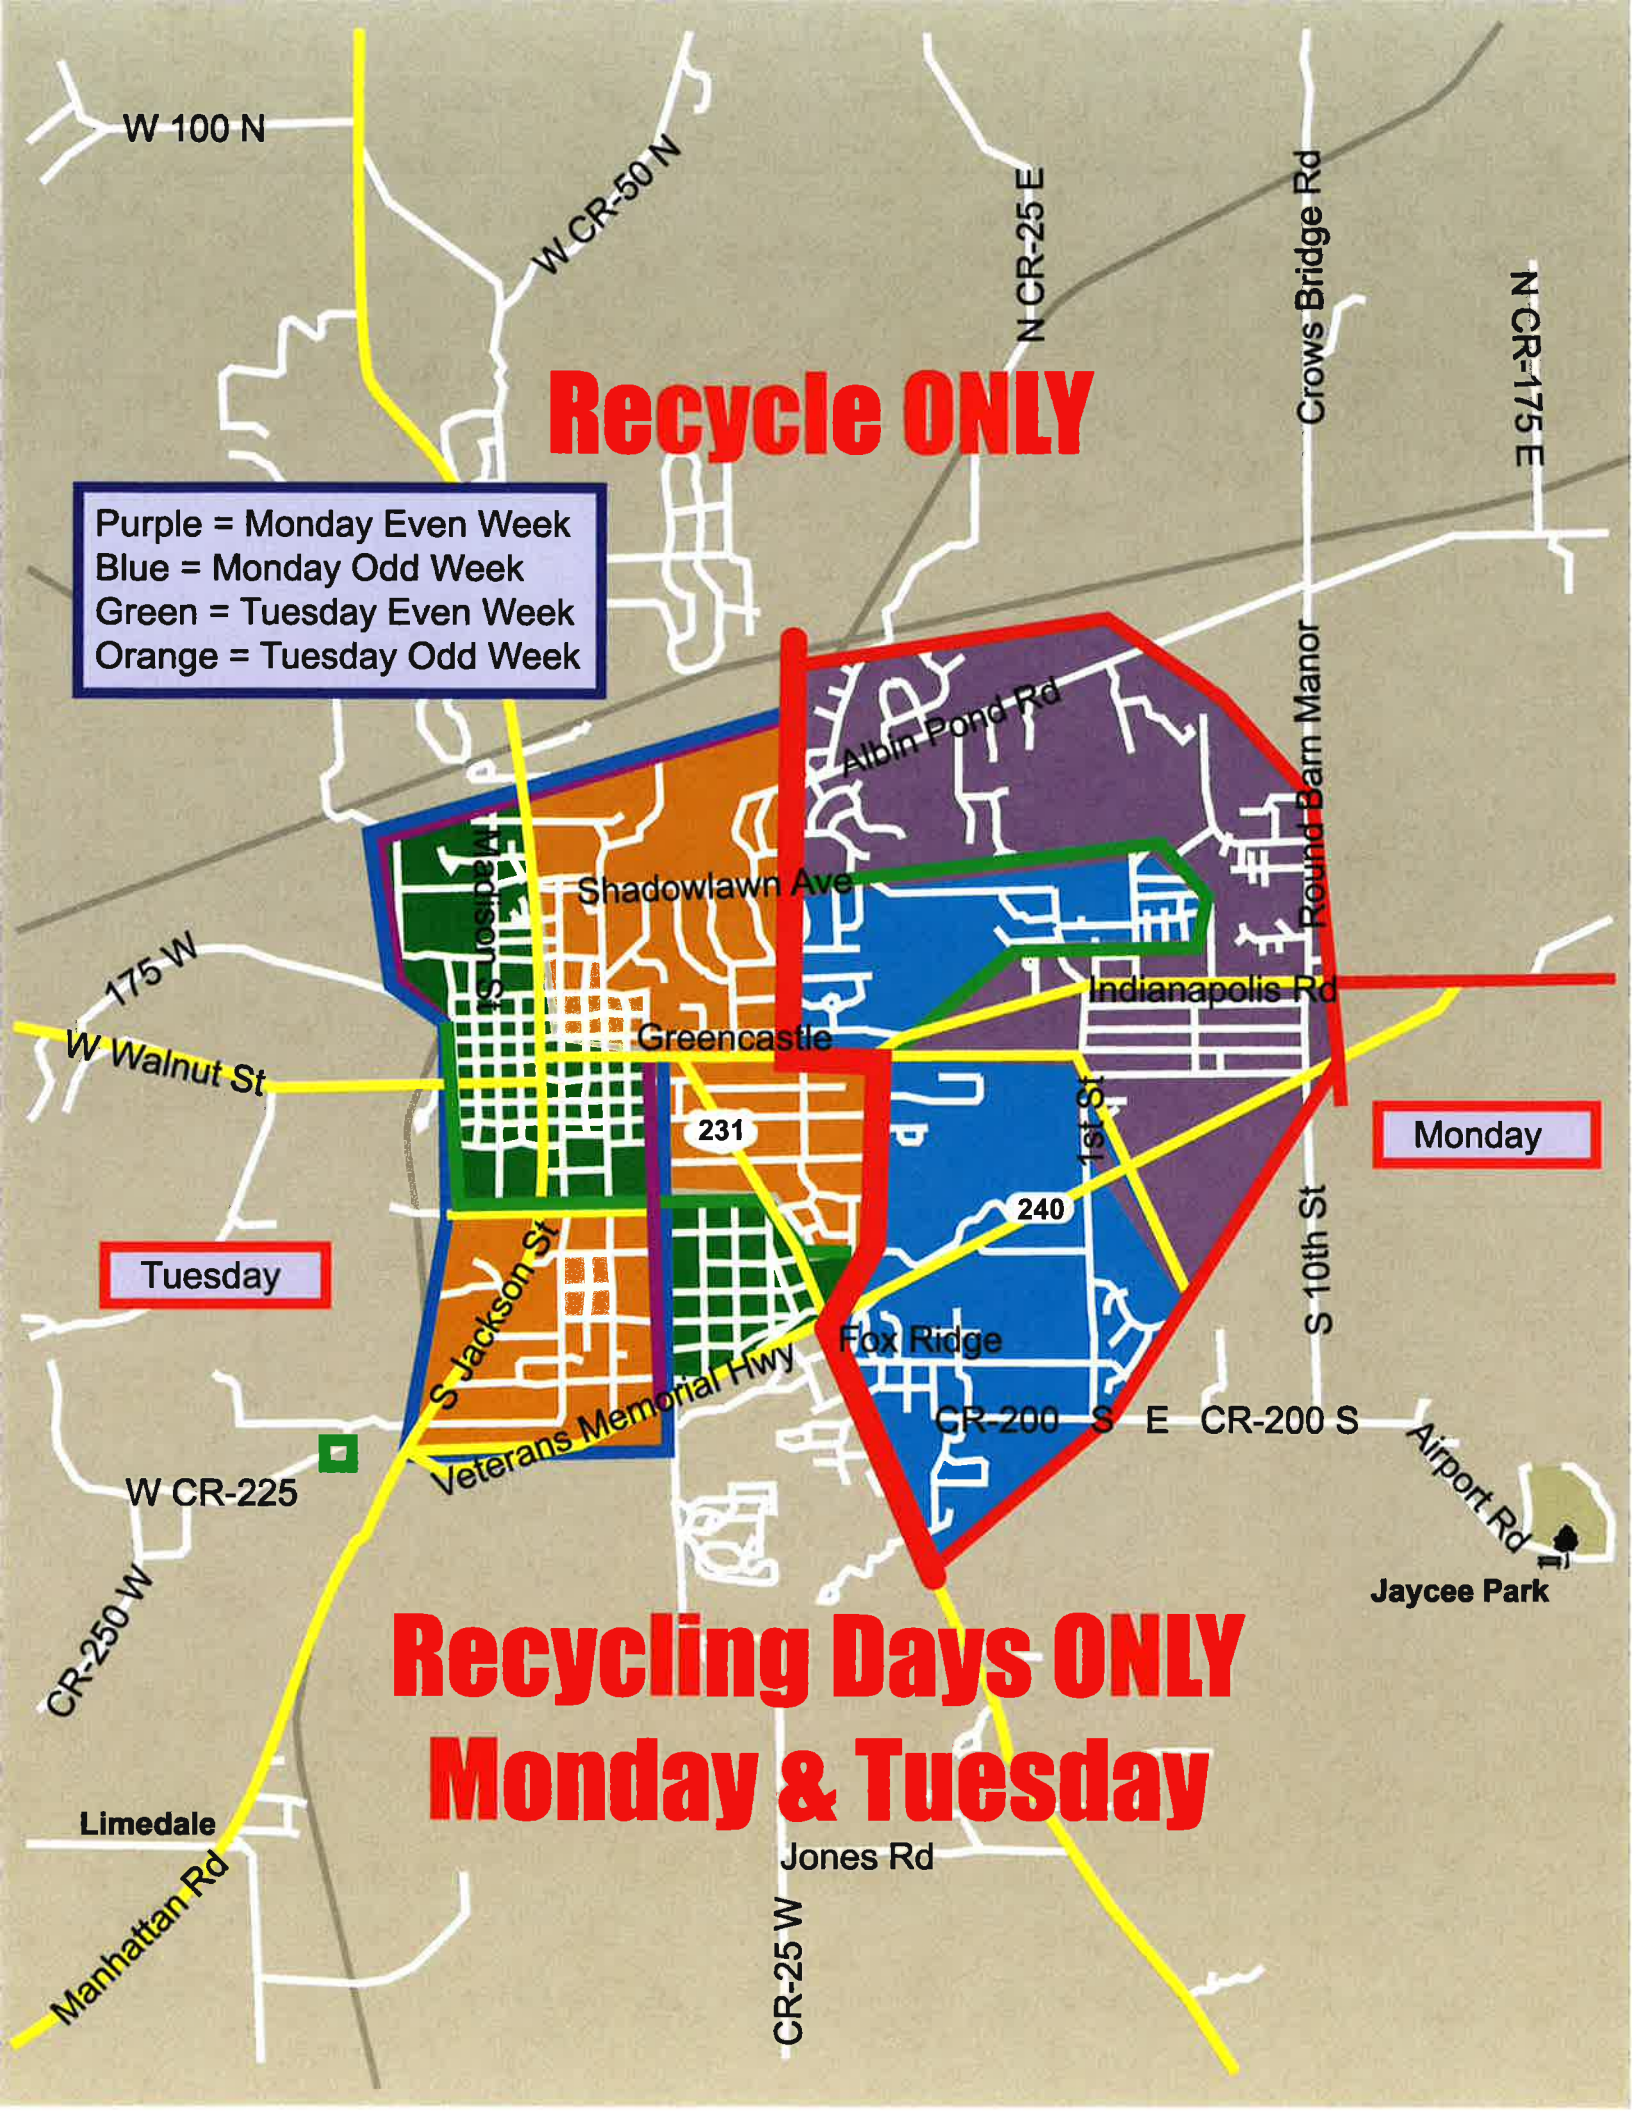

Recycle ONLY

Purple = Monday Even Week
Blue = Monday Odd Week
Green = Tuesday Even Week
Orange = Tuesday Odd Week

Monday

Tuesday

Recycling Days ONLY Monday & Tuesday

2018 Recycle Calendar

January						
S	M	T	W	T	F	S
	1	2	3	4	5	6
7	8	9	10	11	12	13
14	15	16	17	18	19	20
21	22	23	24	25	26	27
28	29	30	31			

February						
S	M	T	W	T	F	S
				1	2	3
4	5	6	7	8	9	10
11	12	13	14	15	16	17
18	19	20	21	22	23	24
25	26	27	28			

March						
S	M	T	W	T	F	S
				1	2	3
4	5	6	7	8	9	10
11	12	13	14	15	16	17
18	19	20	21	22	23	24
25	26	27	28	29	30	31

April						
S	M	T	W	T	F	S
1	2	3	4	5	6	7
8	9	10	11	12	13	14
15	16	17	18	19	20	21
22	23	24	25	26	27	28
29	30					

May						
S	M	T	W	T	F	S
		1	2	3	4	5
6	7	8	9	10	11	12
13	14	15	16	17	18	19
20	21	22	23	24	25	26
27	28	29	30	31		

June						
S	M	T	W	T	F	S
					1	2
3	4	5	6	7	8	9
10	11	12	13	14	15	16
17	18	19	20	21	22	23
24	25	26	27	28	29	30

July						
S	M	T	W	T	F	S
1	2	3	4	5	6	7
8	9	10	11	12	13	14
15	16	17	18	19	20	21
22	23	24	25	26	27	28
29	30	31				

August						
S	M	T	W	T	F	S
			1	2	3	4
5	6	7	8	9	10	11
12	13	14	15	16	17	18
19	20	21	22	23	24	25
26	27	28	29	30	31	

September						
S	M	T	W	T	F	S
						1
2	3	4	5	6	7	8
9	10	11	12	13	14	15
16	17	18	19	20	21	22
23	24	25	26	27	28	29
30						

October						
S	M	T	W	T	F	S
	1	2	3	4	5	6
7	8	9	10	11	12	13
14	15	16	17	18	19	20
21	22	23	24	25	26	27
28	29	30	31			

November						
S	M	T	W	T	F	S
				1	2	3
4	5	6	7	8	9	10
11	12	13	14	15	16	17
18	19	20	21	22	23	24
25	26	27	28	29	30	

December						
S	M	T	W	T	F	S
						1
2	3	4	5	6	7	8
9	10	11	12	13	14	15
16	17	18	19	20	21	22
23	24	25	26	27	28	29
30	31					

Days labeled in RED are Holidays that we observe. Recycling and trash pick up will be delayed one (1) day (unless the holiday falls on a weekend).

EVEN WEEKS

ODD WEEKS

RECYCLING MUST BE ON THE CURB BY 6:00 A.M.

NO CHANGE WILL BE MADE TO YOUR TRASH PICK-UP DAY